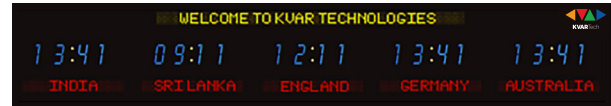

Clock with LED name and Static message

No. of Countries	4 / 5 / 6 / 7 / 8
Digit Size (7 segment)	2" / 4" / 5"
Country name 8 char (Dot Matrix)	1" / 2"
LED colour	Red / Parrot Green / Green
Message char (Dot Matrix)	10 / 20 / 30 / 40 / 50
Message size	1"
Message colour	Red / Parrot Green / Green / Amber
GPS	GPS Synchronized / Non-GPS
Cabinet	Wooden / Metal frame
Viewing	Indoor
Supply voltage	230 V AC
Digit Colour